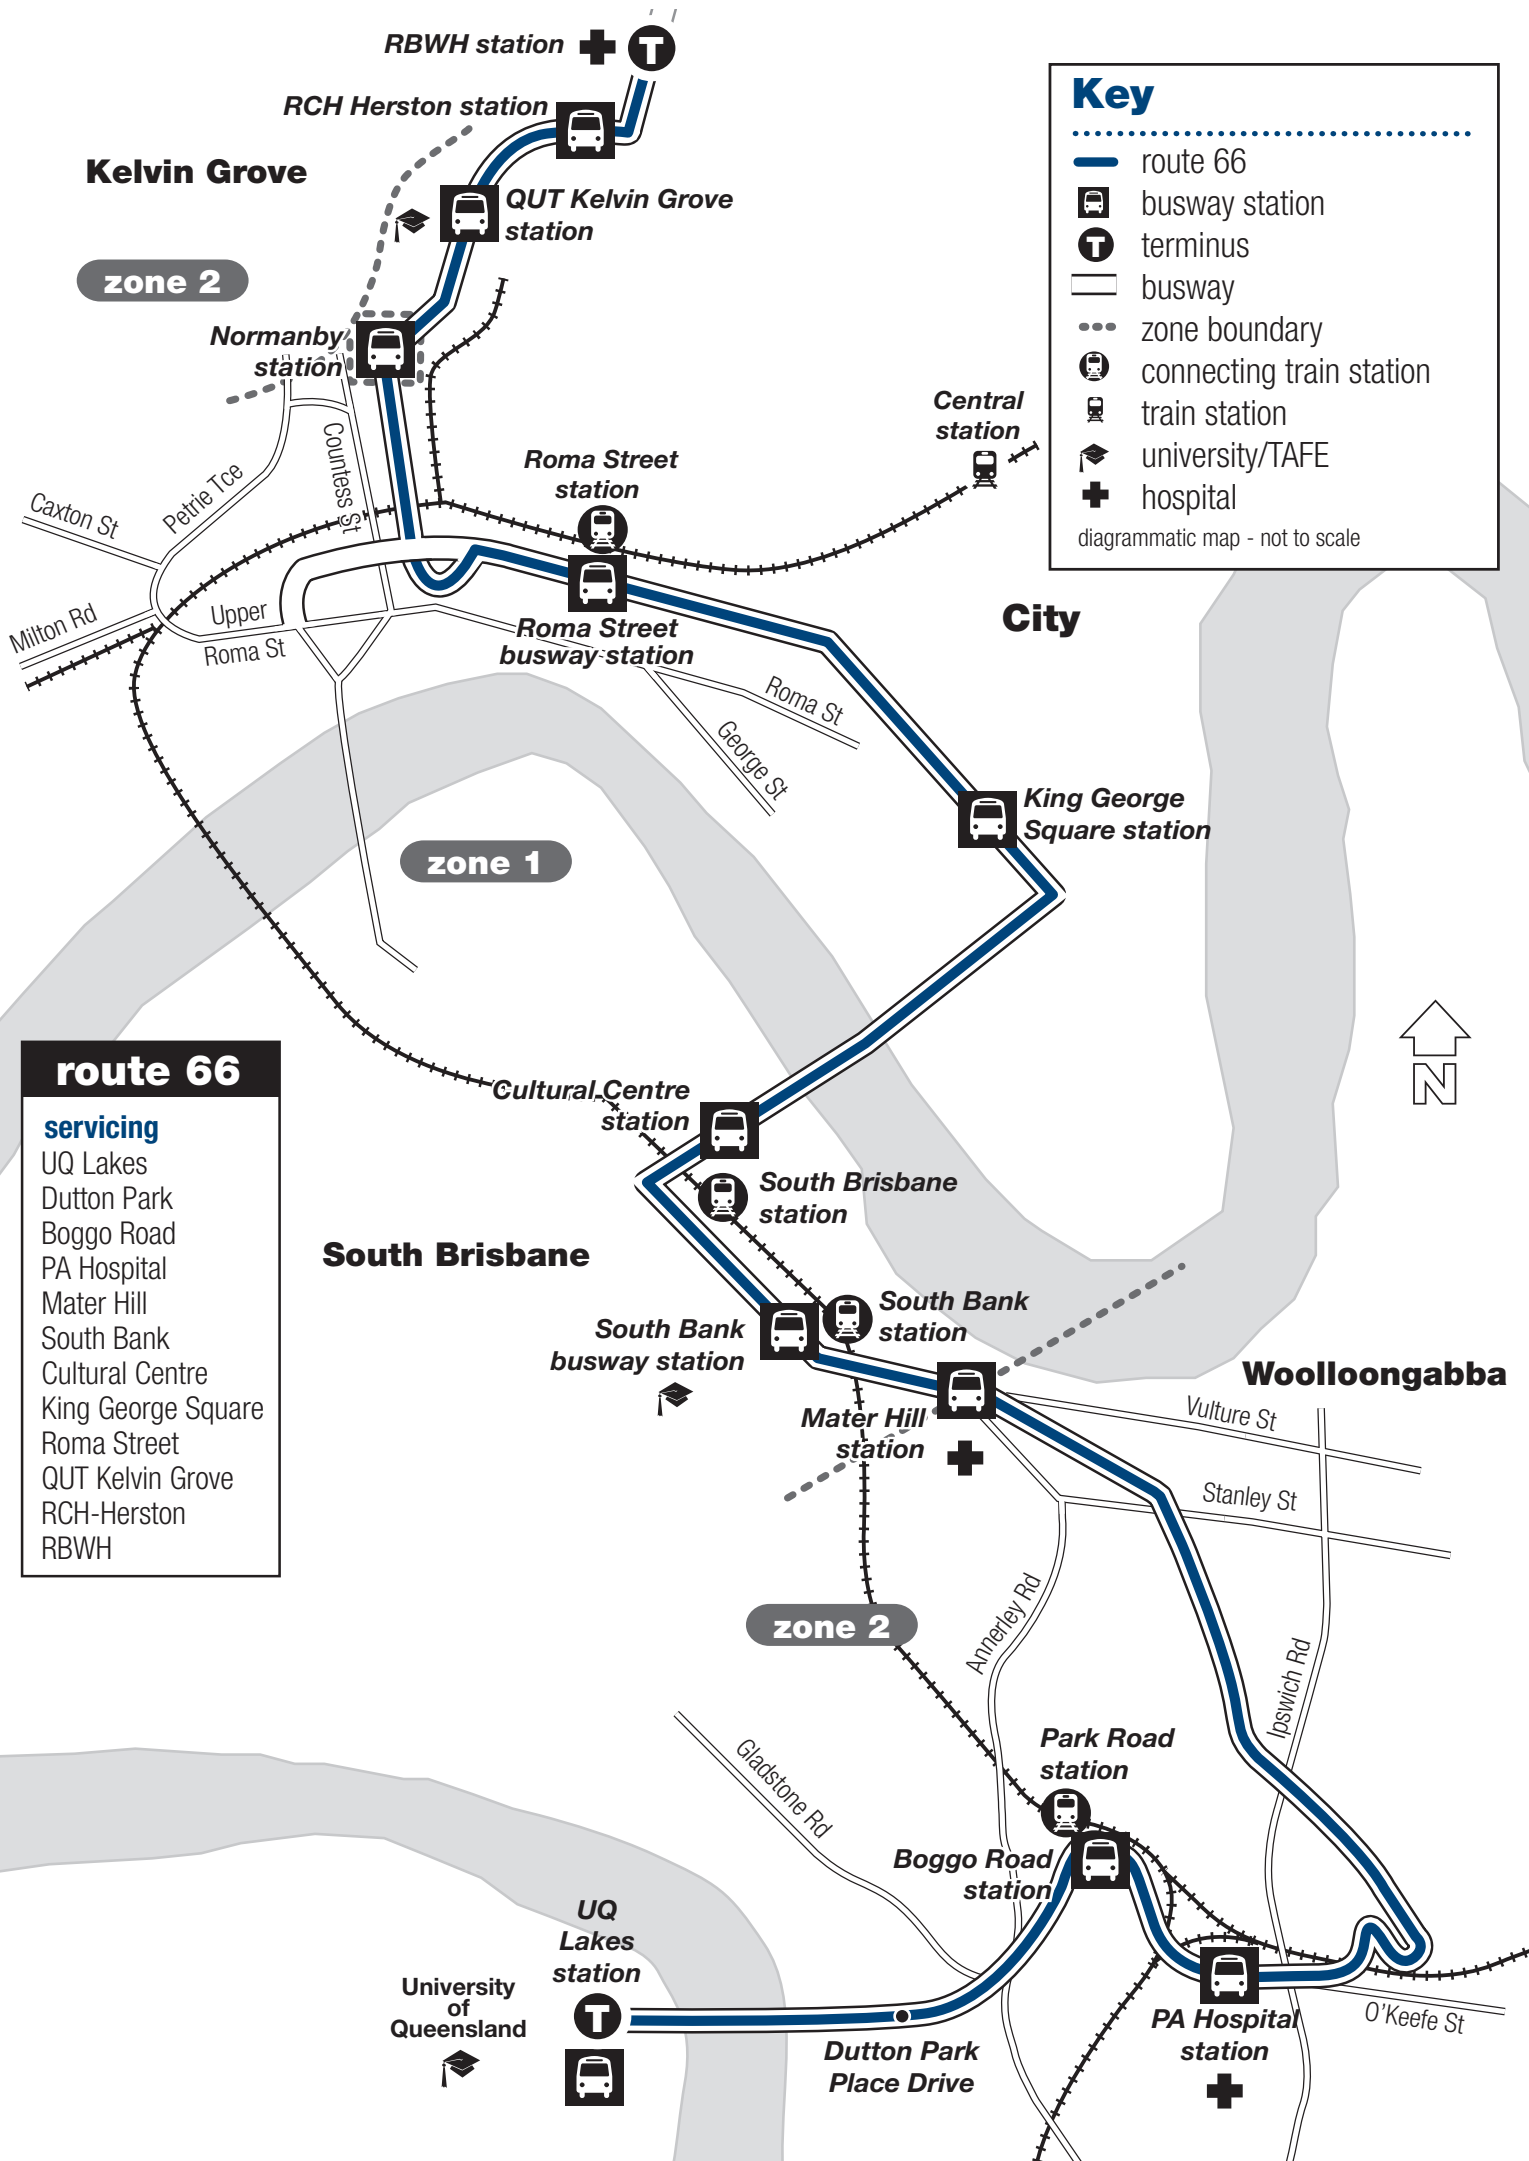

Key

1. route 66
   - busway station
   - terminus
   - busway
   - zone boundary
   - connecting train station
   - train station
   - university/TAFE
   - hospital
2. diagrammatic map - not to scale

route 66

servicing

- UQ Lakes
- Dutton Park
- Boggo Road
- PA Hospital
- Mater Hill
- South Bank
- Cultural Centre
- King George Square
- Roma Street
- QUT Kelvin Grove
- RCH-Herston
- RBWH

zone 1

zone 2

zone 2